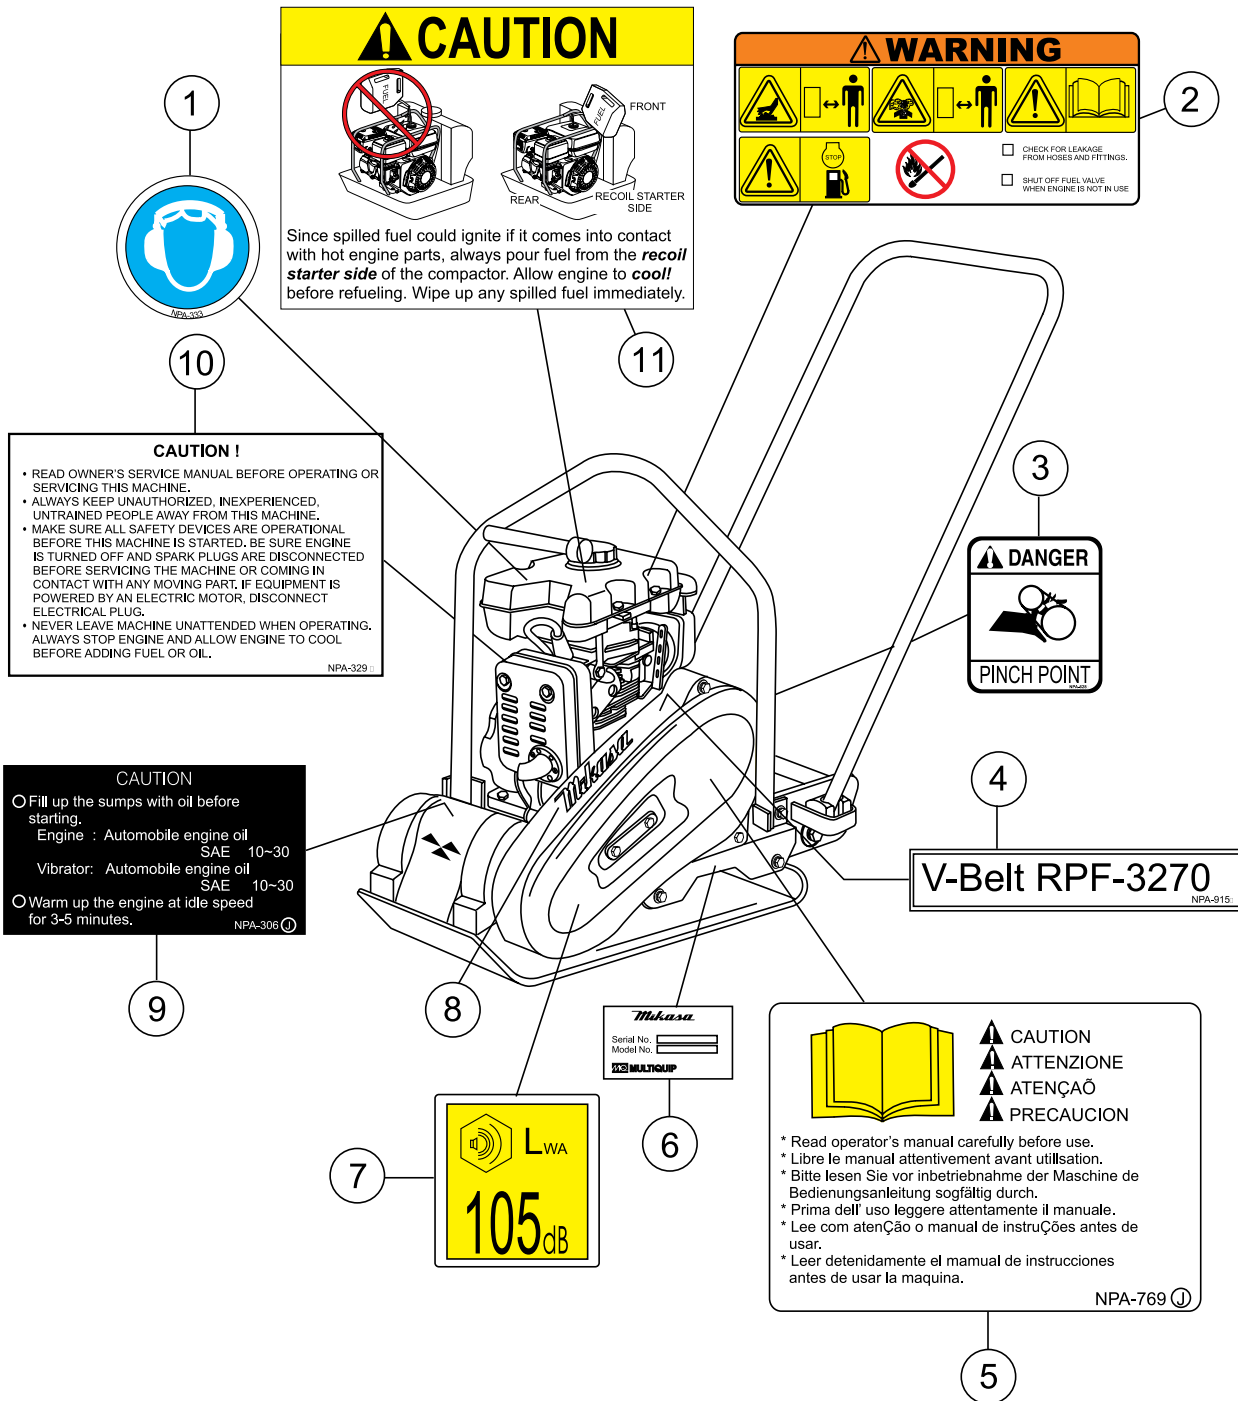

NAMEPLATE AND DECALS

NAMEPLATE AND DECALS

<u>NO.</u>	<u>PART NO.</u>	<u>PART NAME</u>	<u>QTY.</u>	<u>REMARKS</u>
1	920203330	DECAL; EAR PROTECTION LABEL	1.....	NPA-333
2	0732005181	DECAL; WARNING, HOT SURF., FUMES	1	
3	920206280	DECAL; DANGER.....	1.....	NPA-628
4	920209150	DECAL; V-BELT/ RPF-3270.....	1.....	NPA-915
5	920207690	DECAL; CAUTION, READ MANUAL	1.....	NPA-769
6		NAMEPLATE.....	1.....	CONTACT MQ PARTS DEPT.
7	920210330	DECAL; EC NOISE REQ. LWA105.....	1.....	NPA-1033
8	920109530	DECAL; MIKASA, 125MM YELLOW	1.....	NP-953
9	920203060	DECAL; CAUTION	1.....	NPA-929
10	920203290	DECAL; CAUTION	1.....	NPA-329
11	920212320	DECAL: CAUTION REFUELING.....	1.....	NPA-1232