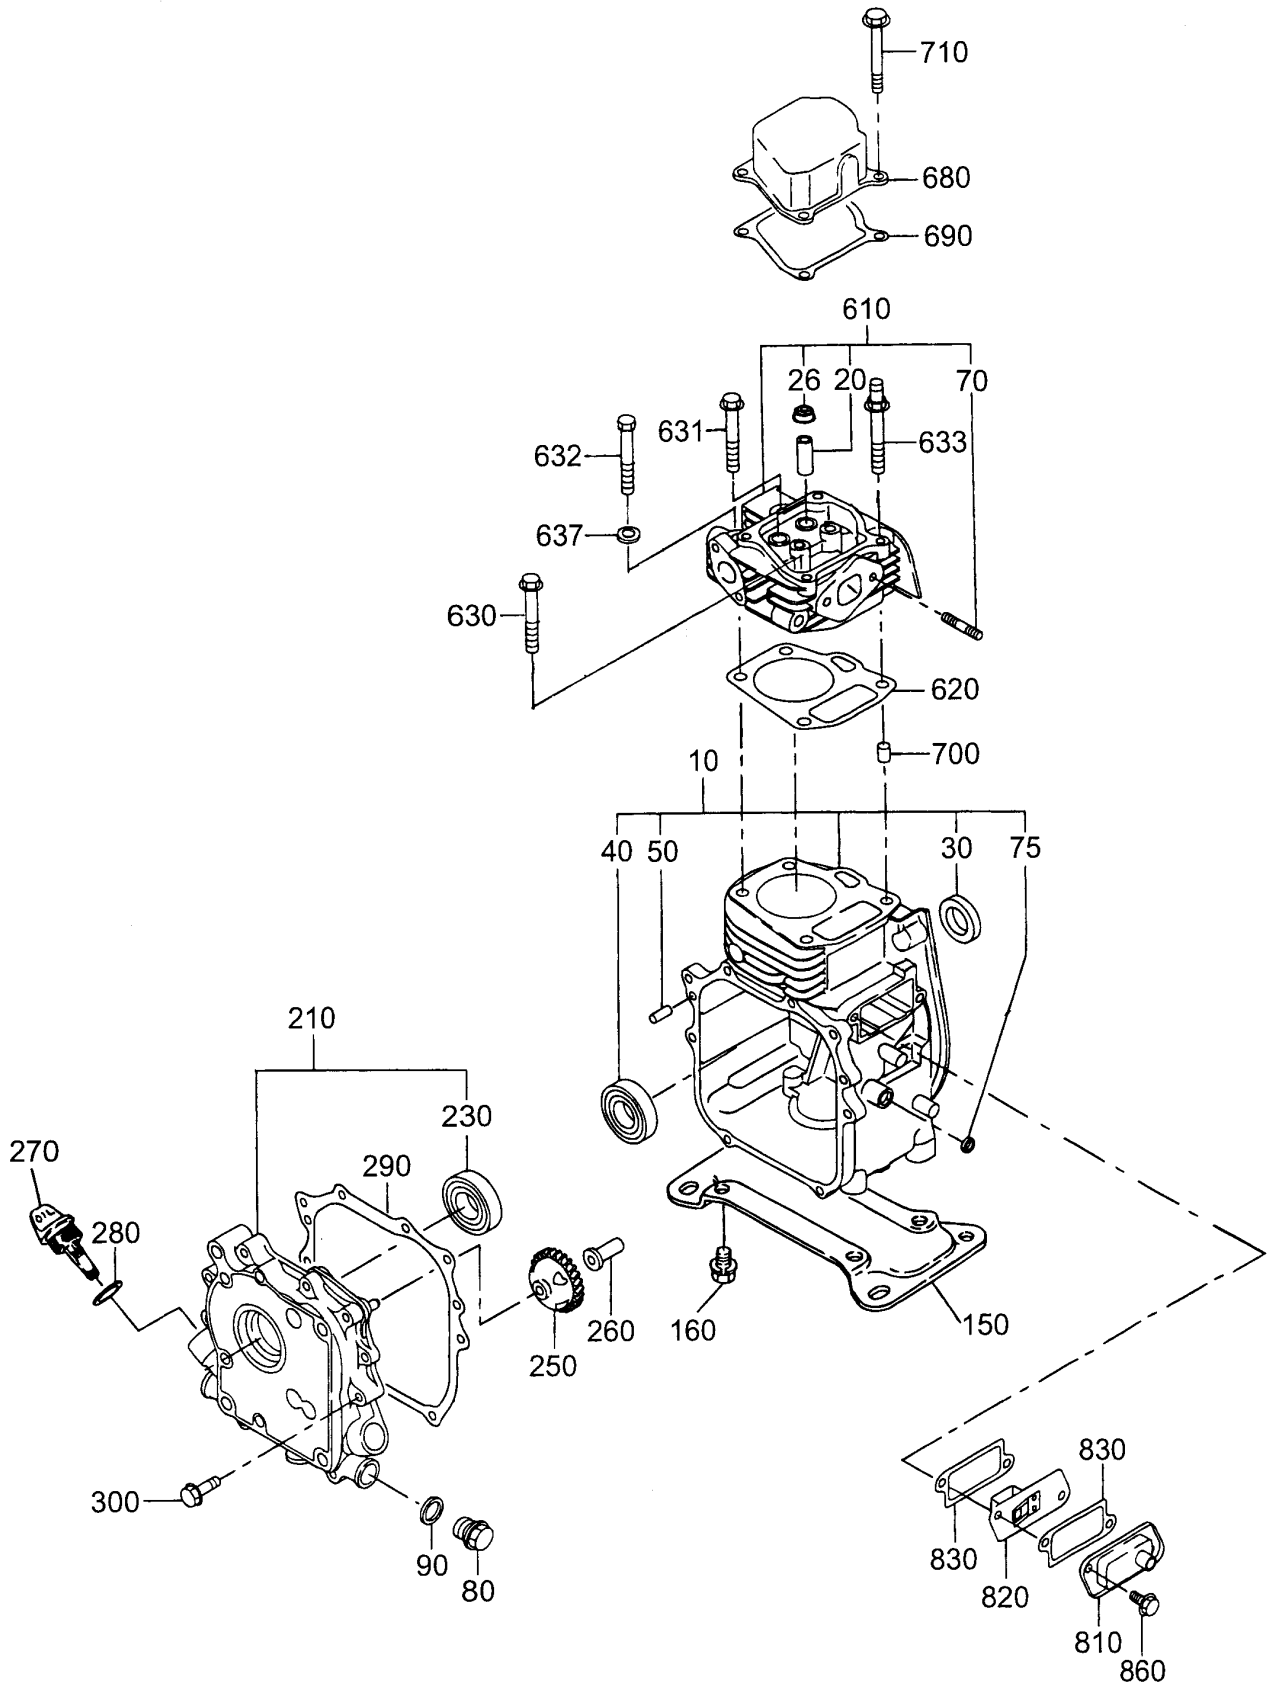

ROBIN EH09-2D — CRANKCASE ASSY.

ROBIN EH09-2D — CRANKCASE ASSY.

CRANKCASE ASSY.

<u>NO.</u>	<u>PART NO.</u>	<u>PART NAME</u>	<u>QTY.</u>	<u>REMARKS</u>
10	2841010101	CRANKCASE ASSY.....	1.....	INCLUDES ITEMS W/%
20 #	2371420203	VALVE GUIDE O/S	2	
26 #	2771601001	STEM SEAL	1	
30%	0440200070	OIL SEAL TB20326	1	
40%	0600200110	BALL BEARING 6004C3	1	
50%	0310060020	DOWEL PIN	2	
70 #	0105060430	STUD	2	
75%	0440060020	OIL SEAL	1	
80	0401140030	PLUG	2	
90	0211140020	GASKET	2	
150	2841340101	BASE	1	
160	0011308180	BOLT AND WASHER ASSY.	4	
210	2841100121	MAIN BEARING COVER ASSY.	1.....	INCLUDES ITEMS W/@
230@	0600200110	BALL BEARING 6004C3	1	
250	2844500301	GOVERNOR GEAR	1	
260	2054190103	GOVERNOR SLEEVE	1	
270	2306360101	DIPSTICK	1	
280	TBD	O-RING	1	
290@	2841600303	GASKET, BEARING COVER	1	
300	0110060101	FLANGE BOLT	8	
610	2841300110	CYLINDER HEAD ASSY.....	1.....	INCLUDES ITEMS W/ #
620	2841500113	GASKET, HEAD	1	
630	0110080210	FLANGE BOLT	1	
631	0100080410	BOLT	1	
632	0100080420	BOLT	1	
633	0110080301	FLANGE BOLT	1	
637	0200080210	WASHER, FLAT	1	
680	2841550103	ROCKET COVER	1	
690	2841600703	GASKET, ROCKET COVER	1	
700	2771501103	PIPE KNOCK	2	
710	0100060400	BOLT	4	
810	2841430101	BREATHER COVER	1	
820	2841440101	BREATHER PLATE	1	
830	2301600613	GASKET TAPPET COVER	2	
860	0110060020	FLANGE BOLT	2