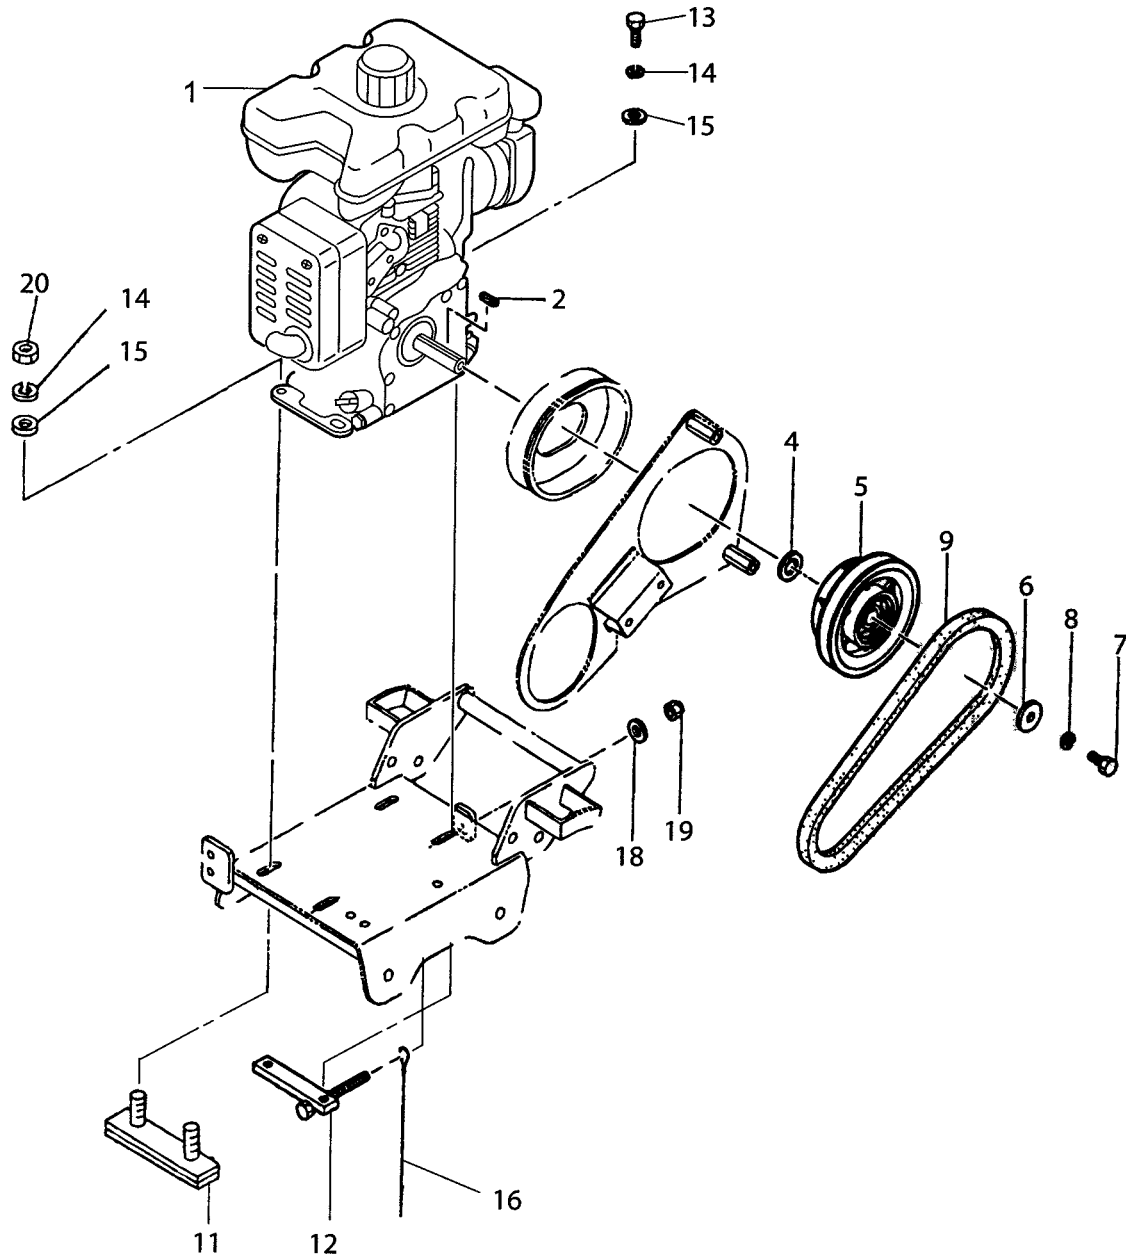

ENGINE ASSY.

ENGINE ASSY.

<u>NO.</u>	<u>PART NO.</u>	<u>PART NAME</u>	<u>QTY.</u>	<u>REMARKS</u>
1	911210907	ENGINE ASSY., EH09-2D	1	
2	951401740	KEY, 5X5X20	1	
4	952404610	COLLAR, 17X30X3	1	
5	417456390	CLUTCH ASSY. D-17	1	
6	952400130	WASHER, FLAT	1	
7	001220820	BOLT, 8X20 T	1	
8	030208200	WASHER, LOCK M8	1	
9	070100272	V-BELT, A-27 BLUE/RPF-3270	1	
11	417456380	PLATE, BOLT W/RUBBER	1	
12	413436870	ENGINE NUT	1	
13	001220825	BOLT, 8X25 T	4	
14	030208200	WASHER, LOCK M8	4	
15	031108160	WASHER, FLAT M8	4	
16	959404350	EARTH WIRE	1	
18	031108160	WASHER, FLAT M8	1	
19	022710809	NYLON, NUT M8	1	
20	020308060	NUT, M8	2