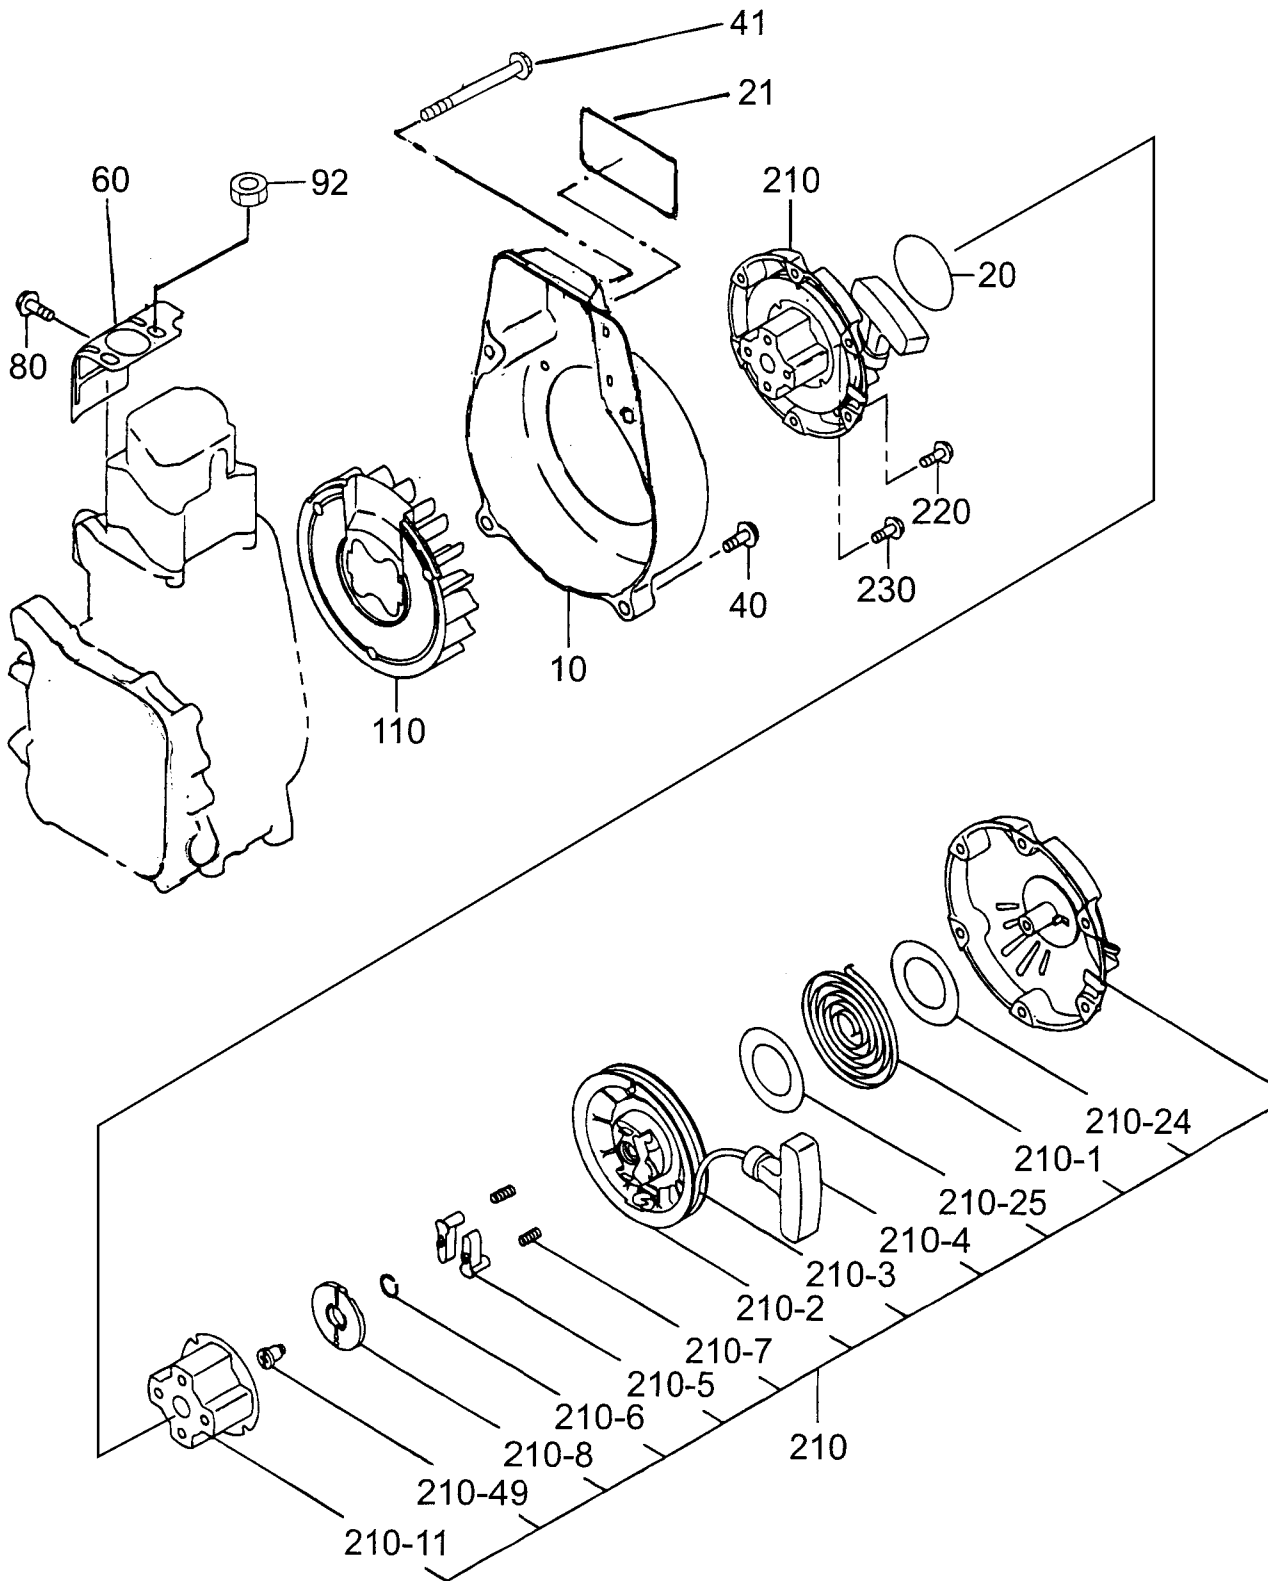

ROBIN EH09-2D — GOVERNOR ASSY.

GOVERNOR ASSY.

<u>NO.</u>	<u>PART NO.</u>	<u>PART NAME</u>	<u>QTY.</u>	<u>REMARKS</u>
10	2844230603	GOVERNOR LEVER	1	
20	2304220103	GOVERNOR SHAFT	1	
30	2344270101	GOVERNOR ROD	1	
40	2344280113	ROD SPRING	1	
50	0031305000	CLIP	2	
60	0011406250	BOLT & WASHER ASSY.	1	
70	0186060020	NUT	1	
80	2844250603	GOVERNOR SPRING	1	
200	2844330101	SPEED CONTROL CP	1	
201	2304500111	BASE PLATE CP	1	
207	0110060010	FLANGE BOLT	2	
230	0043106300	SCREW	1	
240	0022706000	NUT	1	
250	2274350113	STOP PLATE STD.	1	
252	2274500203	SPRING WASHER	1	
255	0217060030	FRICTION WASHER	1	
280	0110060030	FLANGE BOLT	1	

ROBIN EH09-2D — COOLING STARTING ASSY.