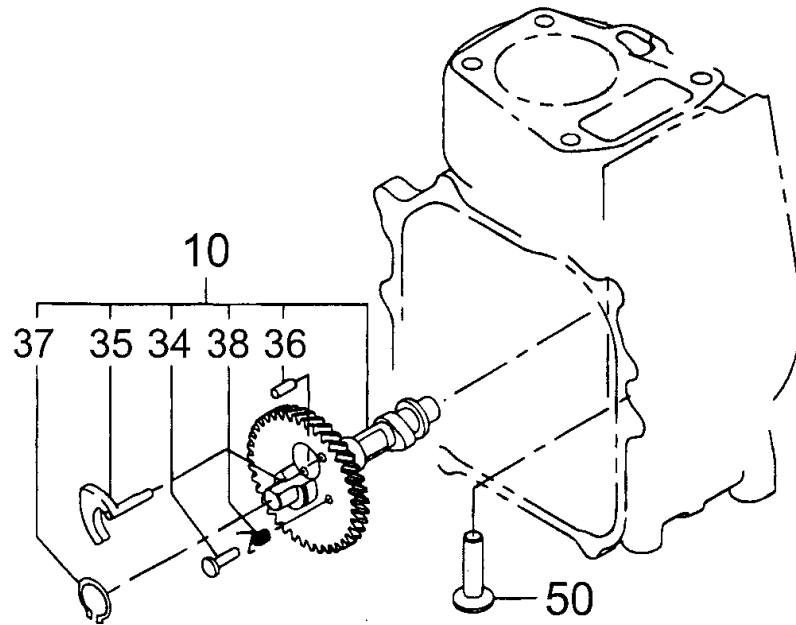

ROBIN EH09-2D — CRANKCASE ASSY.

CRANKCASE ASSY.

<u>NO.</u>	<u>PART NO.</u>	<u>PART NAME</u>	<u>QTY.</u>	<u>REMARKS</u>
10	2841010101	CRANKCASE ASSY.....	1.....	INCLUDES ITEMS W/%
20 #	2371420203	VALVE GUIDE O/S	2	
26 #	2771601001	STEM SEAL	1	
30%	0440200070	OIL SEAL TB20326	1	
40%	0600200110	BALL BEARING 6004C3	1	
50%	0310060020	DOWEL PIN	2	
70 #	0105060430	STUD	2	
75%	0440060020	OIL SEAL	1	
80	0401140030	PLUG	2	
90	0211140020	GASKET	2	
150	2841340101	BASE	1	
160	0011308180	BOLT AND WASHER ASSY.	4	
210	2841100121	MAIN BEARING COVER ASSY.	1.....	INCLUDES ITEMS W/@
230@	0600200110	BALL BEARING 6004C3	1	
250	2844500301	GOVERNOR GEAR	1	
260	2054190103	GOVERNOR SLEEVE	1	
270	2306360101	DIPSTICK	1	
280	TBD	O-RING	1	
290@	2841600303	GASKET, BEARING COVER	1	
300	0110060101	FLANGE BOLT	8	
610	2841300110	CYLINDER HEAD ASSY.....	1.....	INCLUDES ITEMS W/ #
620	2841500113	GASKET, HEAD	1	
630	0110080210	FLANGE BOLT	1	
631	0100080410	BOLT	1	
632	0100080420	BOLT	1	
633	0110080301	FLANGE BOLT	1	
637	0200080210	WASHER, FLAT	1	
680	2841550103	ROCKET COVER	1	
690	2841600703	GASKET, ROCKET COVER	1	
700	2771501103	PIPE KNOCK	2	
710	0100060400	BOLT	4	
810	2841430101	BREATHER COVER	1	
820	2841440101	BREATHER PLATE	1	
830	2301600613	GASKET TAPPET COVER	2	
860	0110060020	FLANGE BOLT	2	

ROBIN EH09-2D — CAMSHAFT ASSY.