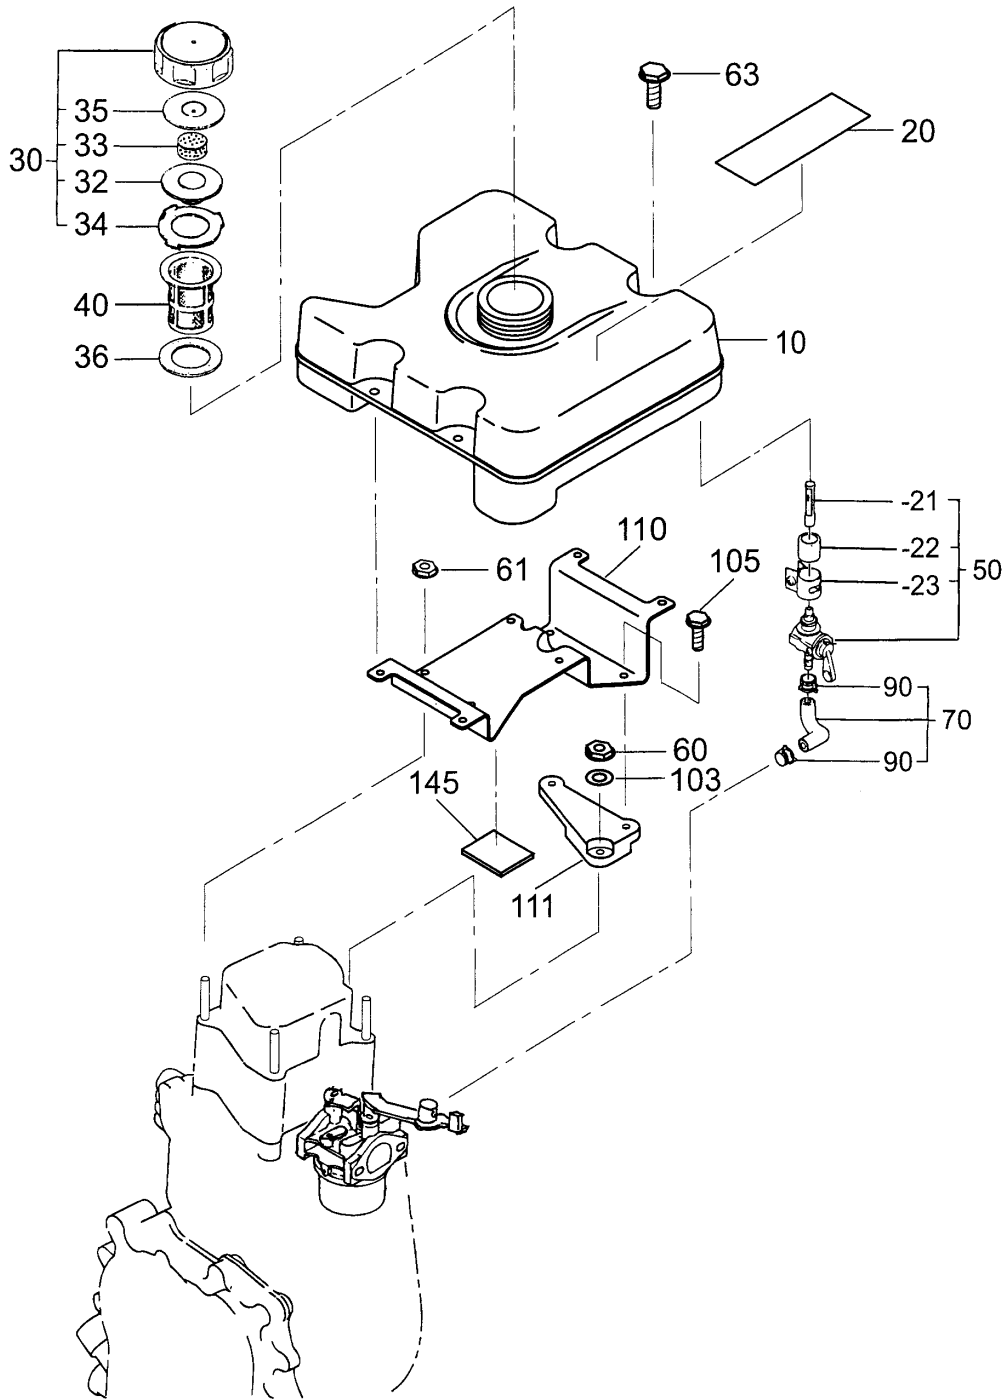

ROBIN EH09-2D — FUEL TANK ASSY.

ROBIN EH09-2D — FUEL TANK ASSY.

FUEL TANK ASSY.

<u>NO.</u>	<u>PART NO.</u>	<u>PART NAME</u>	<u>QTY.</u>	<u>REMARKS</u>
10	2846010102	FUEL	1	
20	0732005181	LABEL, EXP.	1	
30	0430440132	FUEL TANK CAP ASSY.....	1	INCLUDES ITEMS W/@
32@	0434180012	INNER CAP	1	
33@	0841260020	SPONGE	1	
34@	0210260050	GASKET CAP	1	
35@	0232420012	PARTITION PLATE	1	
36	0213310020	GASKET (FILTER)	1	
40	0641420040	FUEL FILTER	1	
50	0642004402	FUEL STRAINER ASSY.....	1	INCLUDES ITEMS/W#
50-21#	0642004420	FILTER, V-STD	1	
50-22#	0642004490	JYJOINT PIPE, V-STD	1	
50-23#	0642004460	HOSE BAND ASSY. V-STD.	1	
60	0023808000	FLANGE NUT	1	
61	0023806000	FLANGE NUT	4	
63	0110060020	FLANGE BOLT	4	
70	2846260201	FUEL PIPE ASSY.....	1	INCLUDES ITEMS/W%
90%	0561080020	HOSE CLAMP	2	
103	0200080220	WASHER	1	
105	0110060570	FLANGE BOLT	2	
110	2846160102	FUEL TANK BRACKET	1	
111	2846160203	BRACKET, 2 TANK	1	
145	2846500103	SPONGE, TANK BRACKET	1